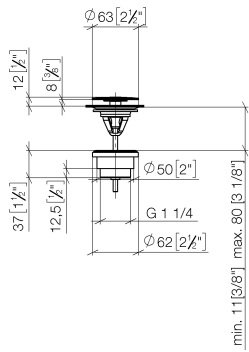

**Basin Waste without press-closing 1 1/4" - Brushed Champagne (22kt Gold)**

IMO

10 126 970

Fits: IMO, LULU, MADISON, MEM, TARA,  
CL.1, LISSÉ, VAIA, META, CYO

	Brushed Champagne (22kt Gold)	10 126 970-46
	Chrome	10 126 970-00
	Brushed Platinum	10 126 970-06
	Platinum	10 126 970-08
	Durabross (23kt Gold)	10 126 970-09
	Dark Chrome	10 126 970-19
	Light Gold	10 126 970-26
	Brushed Light Gold	10 126 970-27
	Brushed Durabross (23kt Gold)	10 126 970-28
	Matte Black	10 126 970-33
	Brushed Bronze	10 126 970-42
	Champagne (22kt Gold)	10 126 970-47
	Brushed Chrome	10 126 970-93
	Brushed Dark Platinum	10 126 970-99

Basin Waste without press-closing 1 1/4" - Brushed Champagne (22kt Gold)

---

IMO

10 126 970

Only suitable for sinks without an overflow.

10 126 970

mm [inches]

10 126 970